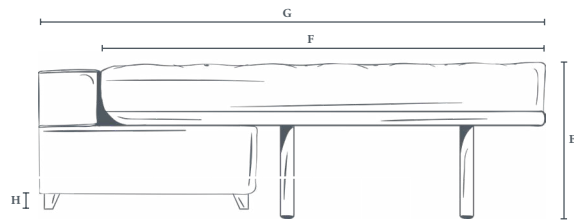

BED IN A BOX

MODEL	Total width large (A)	Total width extra large (B)	Total depth large (C)	Total depth extra large (D)	Total height (E)	Mattress width large (D)	Mattress width extra large (D)	Mattress height (E)	Mattress length (F)	Total depth extended (G)	Leg height (H)
The Pewsey	98	118	45	89	89	75	95	54	182	228	7

All dimensions in centimetres (cm).