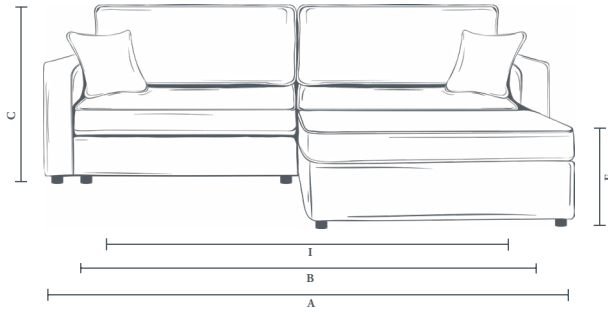

All dimensions in centimetres (cm).
Please note, The Ablington, Deverill and Minety are armless designs.

2 Modules / 2 Seater

SOFA DIMENSIONS

ADDITIONAL SOFA BED DIMENSIONS

MODEL	Total width (A)	Internal width (B)	Total height (C)	Frame height (D)	Total depth (E)	Seat height (F)	Seat depth (G)	Mattress width (H)	Mattress height (I)	Mattress length (J)	Total depth extended (K)	Recommended minimum door width
The Ablington	N/A	234	95	67	90	48	58	95	54	182	228	61
The Westbury	266	234	95	67	90	48	58	95	54	182	228	61
The Deverill	N/A	137	88	75	90	49	58	114	54	182	228	69
The Minety	N/A	138	95	77	90	47	55	114	54	182	228	71

3 Modules / 3 Seater

SOFA DIMENSIONS

ADDITIONAL SOFA BED DIMENSIONS

MODEL	Total width (A)	Internal width (B)	Total height (C)	Frame height (D)	Total depth (E)	Seat height (F)	Seat depth (G)	Mattress width (H)	Mattress height (I)	Mattress length (J)	Total depth extended (K)	Recommended minimum door width
The Ablington	N/A	351	95	67	90	48	58	95	54	182	228	61
The Westbury	383	351	95	67	90	48	58	95	54	182	228	61
The Deverill	N/A	157	88	75	90	49	58	134	54	182	228	69
The Minety	N/A	158	95	77	90	47	55	134	54	182	228	71

2 Modules/2 Seater & Ottoman

SOFA DIMENSIONS

ADDITIONAL SOFA BED DIMENSIONS

MODEL	Total width (A)	Internal width (B)	Total height (C)	Frame height (D)	Total depth (E)	Seat height (F)	Seat depth (G)	Chaise depth (H)	Mattress width (I)	Mattress height (J)	Mattress length (K)	Total depth extended (L)	Recommended minimum door width
The Ablington	N/A	234	95	67	90	48	58	207	95	54	182	228	61
The Westbury	266	234	95	67	90	48	58	207	95	54	182	228	61