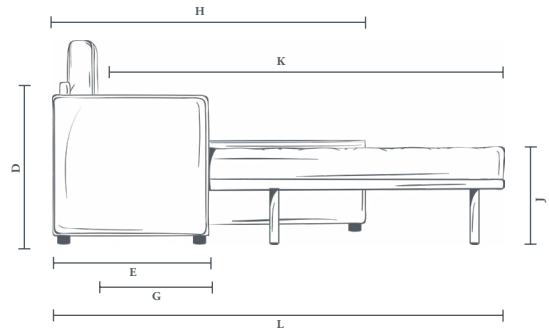

WILLOW & HALL

MODULAR SOFAS & SOFA BEDS

Ottoman

OTTOMAN DIMENSIONS

MODEL	Total width (A)	Total height (B)	Total depth (C)	Leg height (D)	Height to storage (E)
The Ablington	117	48	117	4	28
The Westbury	117	48	117	4	28

All dimensions in centimetres (cm).
Please note, The Ablington, Deverill and Minety are armless designs.

2 Modules / 2 Seater

SOFA DIMENSIONS

ADDITIONAL SOFA BED DIMENSIONS

MODEL	Total width (A)	Internal width (B)	Total height (C)	Frame height (D)	Total depth (E)	Seat height (F)	Seat depth (G)	Mattress width (H)	Mattress height (I)	Mattress length (J)	Total depth extended (K)	Recommended minimum door width
The Ablington	N/A	234	95	67	90	48	58	95	54	182	228	61
The Westbury	266	234	95	67	90	48	58	95	54	182	228	61
The Deverill	N/A	137	88	75	90	49	58	114	54	182	228	69
The Minety	N/A	138	95	77	90	47	55	114	54	182	228	71

3 Modules / 3 Seater

SOFA DIMENSIONS

ADDITIONAL SOFA BED DIMENSIONS

MODEL	Total width (A)	Internal width (B)	Total height (C)	Frame height (D)	Total depth (E)	Seat height (F)	Seat depth (G)	Mattress width (H)	Mattress height (I)	Mattress length (J)	Total depth extended (K)	Recommended minimum door width
The Ablington	N/A	351	95	67	90	48	58	95	54	182	228	61
The Westbury	383	351	95	67	90	48	58	95	54	182	228	61
The Deverill	N/A	157	88	75	90	49	58	134	54	182	228	69
The Minety	N/A	158	95	77	90	47	55	134	54	182	228	71

2 Modules/2 Seater & Ottoman

SOFA DIMENSIONS

ADDITIONAL SOFA BED DIMENSIONS

MODEL	Total width (A)	Internal width (B)	Total height (C)	Frame height (D)	Total depth (E)	Seat height (F)	Seat depth (G)	Chaise depth (H)	Mattress width (I)	Mattress height (J)	Mattress length (K)	Total depth extended (L)	Recommended minimum door width
The Ablington	N/A	234	95	67	90	48	58	207	95	54	182	228	61
The Westbury	266	234	95	67	90	48	58	207	95	54	182	228	61