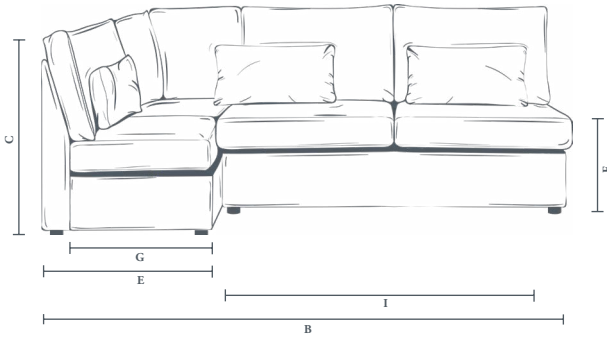

2 Modules/2 Seater & Ottoman

SOFA DIMENSIONS

ADDITIONAL SOFA BED DIMENSIONS

MODEL	Total width (A)	Internal width (B)	Total height (C)	Frame height (D)	Total depth (E)	Seat height (F)	Seat depth (G)	Chaise depth (H)	Mattress width (I)	Mattress height (J)	Mattress length (K)	Total depth extended (L)	Recommended minimum door width
The Ablington	N/A	234	95	67	90	48	58	207	95	54	182	228	61
The Westbury	266	234	95	67	90	48	58	207	95	54	182	228	61

3 Modules/3 Seater & Ottoman

SOFA DIMENSIONS

ADDITIONAL SOFA BED DIMENSIONS

MODEL	Total width (A)	Internal width (B)	Total height (C)	Frame height (D)	Total depth (E)	Seat height (F)	Seat depth (G)	Chaise depth (H)	Mattress width (I)	Mattress height (J)	Mattress length (K)	Total depth extended (L)	Recommended minimum door width
The Ablington	N/A	351	95	67	90	48	58	207	95	54	182	228	61
The Westbury	383	351	95	67	90	48	58	207	95	54	182	228	61

4/5 Seater Chaise

SOFA DIMENSIONS

ADDITIONAL SOFA BED DIMENSIONS

MODEL	Total width 4 seater (B)	Total width 5 seater (B)	Total height (C)	Frame height (D)	Total depth (E)	Seat height (F)	Seat depth (G)	Chaise depth (H)	Mattress width 4 seater (I)	Mattress width 5 seater (I)	Mattress height (J)	Mattress length (K)	Total depth extended (L)	Recommended minimum door width
The Deverill	227	247	88	75	90	49	58	206	114	134	54	182	228	69
The Minety	228	248	95	77	90	47	55	188	114	134	54	182	228	71

7/8 Seater Corner

SOFA DIMENSIONS

ADDITIONAL SOFA BED DIMENSIONS

MODEL	Total width 7 seater (B)	Total width 8 seater (B)	Total height (C)	Frame height (D)	Total depth (E)	Seat height (F)	Seat depth (G)	Mattress width 7 seater (H)	Mattress width 8 seater (H)	Mattress height (I)	Mattress length (J)	Total depth extended (K)	Recommended minimum door width
The Deverill	227	247	88	75	90	49	58	114	134	54	182	228	69
The Minety	228	248	95	77	90	47	55	114	134	54	182	228	71