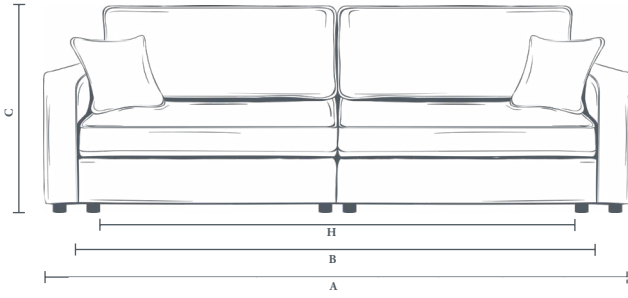

WILLOW & HALL

MODULAR SOFAS & SOFA BEDS

Ottoman

OTTOMAN DIMENSIONS

MODEL	Total width (A)	Total height (B)	Total depth (C)	Leg height (D)	Height to storage (E)
The Ablington	117	48	117	4	28
The Westbury	117	48	117	4	28

1 Module / 1 Seater

SOFA DIMENSIONS

ADDITIONAL SOFA BED DIMENSIONS

MODEL	Total width (A)	Internal width (B)	Total height (C)	Frame height (D)	Total depth (E)	Seat height (F)	Seat depth (G)	Mattress width (H)	Mattress height (I)	Mattress length (J)	Total depth extended (K)	Recommended minimum door width
The Ablington	N/A	117	95	67	90	48	58	95	54	182	228	61
The Westbury	149	117	95	67	90	48	58	95	54	182	228	61
The Deverill	N/A	116	88	75	90	49	58	95	54	182	228	69
The Minety	N/A	98	95	77	90	47	55	75	54	182	228	71

All dimensions in centimetres (cm).
Please note, The Ablington, Deverill and Minety are armless designs.

2 Modules / 2 Seater

SOFA DIMENSIONS

ADDITIONAL SOFA BED DIMENSIONS

MODEL	Total width (A)	Internal width (B)	Total height (C)	Frame height (D)	Total depth (E)	Seat height (F)	Seat depth (G)	Mattress width (H)	Mattress height (I)	Mattress length (J)	Total depth extended (K)	Recommended minimum door width
The Ablington	N/A	234	95	67	90	48	58	95	54	182	228	61
The Westbury	266	234	95	67	90	48	58	95	54	182	228	61
The Deverill	N/A	137	88	75	90	49	58	114	54	182	228	69
The Minety	N/A	138	95	77	90	47	55	114	54	182	228	71

3 Modules / 3 Seater

SOFA DIMENSIONS

ADDITIONAL SOFA BED DIMENSIONS

MODEL	Total width (A)	Internal width (B)	Total height (C)	Frame height (D)	Total depth (E)	Seat height (F)	Seat depth (G)	Mattress width (H)	Mattress height (I)	Mattress length (J)	Total depth extended (K)	Recommended minimum door width
The Ablington	N/A	351	95	67	90	48	58	95	54	182	228	61
The Westbury	383	351	95	67	90	48	58	95	54	182	228	61
The Deverill	N/A	157	88	75	90	49	58	134	54	182	228	69
The Minety	N/A	158	95	77	90	47	55	134	54	182	228	71