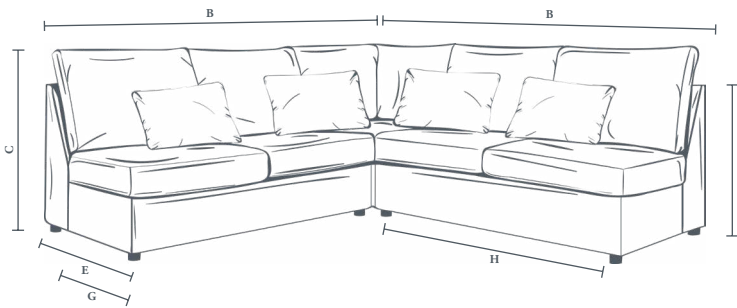

WILLOW & HALL

MODULAR SOFAS & SOFA BEDS

Ottoman

OTTOMAN DIMENSIONS

MODEL	Total width (A)	Total height (B)	Total depth (C)	Leg height (D)	Height to storage (E)
The Ablington	117	48	117	4	28
The Westbury	117	48	117	4	28

3 Modules/3 Seater & Ottoman

SOFA DIMENSIONS

ADDITIONAL SOFA BED DIMENSIONS

MODEL	Total width (A)	Internal width (B)	Total height (C)	Frame height (D)	Total depth (E)	Seat height (F)	Seat depth (G)	Chaise depth (H)	Mattress width (I)	Mattress height (J)	Mattress length (K)	Total depth extended (L)	Recommended minimum door width
The Ablington	N/A	351	95	67	90	48	58	207	95	54	182	228	61
The Westbury	383	351	95	67	90	48	58	207	95	54	182	228	61

4/5 Seater Chaise

SOFA DIMENSIONS

ADDITIONAL SOFA BED DIMENSIONS

MODEL	Total width 4 seater (B)	Total width 5 seater (B)	Total height (C)	Frame height (D)	Total depth (E)	Seat height (F)	Seat depth (G)	Chaise depth (H)	Mattress width 4 seater (I)	Mattress width 5 seater (I)	Mattress height (J)	Mattress length (K)	Total depth extended (L)	Recommended minimum door width
The Deverill	227	247	88	75	90	49	58	206	114	134	54	182	228	69
The Minety	228	248	95	77	90	47	55	188	114	134	54	182	228	71

7/8 Seater Corner

SOFA DIMENSIONS

ADDITIONAL SOFA BED DIMENSIONS

MODEL	Total width 7 seater (B)	Total width 8 seater (B)	Total height (C)	Frame height (D)	Total depth (E)	Seat height (F)	Seat depth (G)	Mattress width 7 seater (H)	Mattress width 8 seater (H)	Mattress height (I)	Mattress length (J)	Total depth extended (K)	Recommended minimum door width
The Deverill	227	247	88	75	90	49	58	114	134	54	182	228	69
The Minety	228	248	95	77	90	47	55	114	134	54	182	228	71