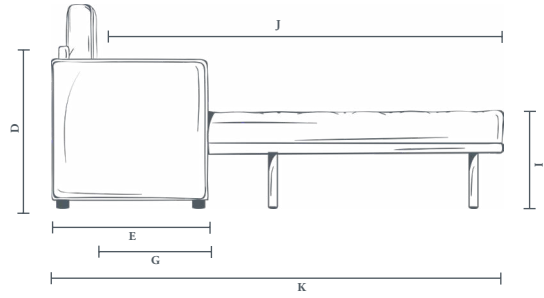

WILLOW & HALL

MODULAR SOFAS & SOFA BEDS

Ottoman

OTTOMAN DIMENSIONS

MODEL	Total width (A)	Total height (B)	Total depth (C)	Leg height (D)	Height to storage (E)
The Ablington	117	48	117	4	28
The Westbury	117	48	117	4	28

1 Module / 1 Seater

SOFA DIMENSIONS

ADDITIONAL SOFA BED DIMENSIONS

MODEL	Total width (A)	Internal width (B)	Total height (C)	Frame height (D)	Total depth (E)	Seat height (F)	Seat depth (G)	Mattress width (H)	Mattress height (I)	Mattress length (J)	Total depth extended (K)	Recommended minimum door width
The Ablington	N/A	117	95	67	90	48	58	95	54	182	228	61
The Westbury	149	117	95	67	90	48	58	95	54	182	228	61
The Deverill	N/A	116	88	75	90	49	58	95	54	182	228	69
The Minety	N/A	98	95	77	90	47	55	75	54	182	228	71

All dimensions in centimetres (cm).
Please note, The Ablington, Deverill and Minety are armless designs.

2 Modules / 2 Seater

SOFA DIMENSIONS

ADDITIONAL SOFA BED DIMENSIONS

MODEL	Total width (A)	Internal width (B)	Total height (C)	Frame height (D)	Total depth (E)	Seat height (F)	Seat depth (G)	Mattress width (H)	Mattress height (I)	Mattress length (J)	Total depth extended (K)	Recommended minimum door width
The Ablington	N/A	234	95	67	90	48	58	95	54	182	228	61
The Westbury	266	234	95	67	90	48	58	95	54	182	228	61
The Deverill	N/A	137	88	75	90	49	58	114	54	182	228	69
The Minety	N/A	138	95	77	90	47	55	114	54	182	228	71

3 Modules / 3 Seater

SOFA DIMENSIONS

ADDITIONAL SOFA BED DIMENSIONS

MODEL	Total width (A)	Internal width (B)	Total height (C)	Frame height (D)	Total depth (E)	Seat height (F)	Seat depth (G)	Mattress width (H)	Mattress height (I)	Mattress length (J)	Total depth extended (K)	Recommended minimum door width
The Ablington	N/A	351	95	67	90	48	58	95	54	182	228	61
The Westbury	383	351	95	67	90	48	58	95	54	182	228	61
The Deverill	N/A	157	88	75	90	49	58	134	54	182	228	69
The Minety	N/A	158	95	77	90	47	55	134	54	182	228	71