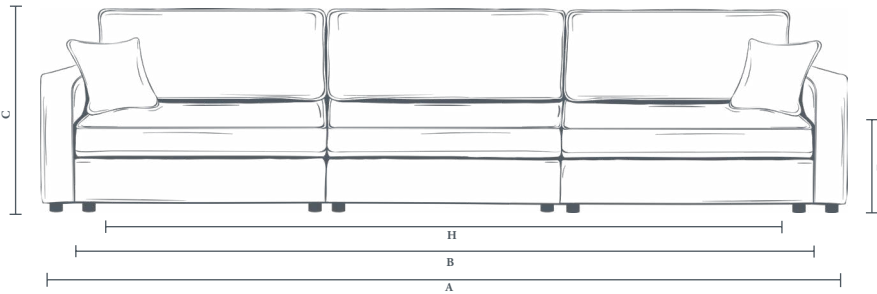

WILLOW & HALL

MODULAR SOFAS & SOFA BEDS

Ottoman

OTTOMAN DIMENSIONS

MODEL	Total width (A)	Total height (B)	Total depth (C)	Leg height (D)	Height to storage (E)
The Ablington	117	48	117	4	28
The Westbury	117	48	117	4	28

1 Module / 1 Seater

SOFA DIMENSIONS

ADDITIONAL SOFA BED DIMENSIONS

MODEL	Total width (A)	Internal width (B)	Total height (C)	Frame height (D)	Total depth (E)	Seat height (F)	Seat depth (G)	Mattress width (H)	Mattress height (I)	Mattress length (J)	Total depth extended (K)	Recommended minimum door width
The Ablington	N/A	117	95	67	90	48	58	95	54	182	228	61
The Westbury	149	117	95	67	90	48	58	95	54	182	228	61
The Deverill	N/A	116	88	75	90	49	58	95	54	182	228	69
The Minety	N/A	98	95	77	90	47	55	75	54	182	228	71

All dimensions in centimetres (cm).
Please note, The Ablington, Deverill and Minety are armless designs.

2 Modules / 2 Seater

SOFA DIMENSIONS

ADDITIONAL SOFA BED DIMENSIONS

MODEL	Total width (A)	Internal width (B)	Total height (C)	Frame height (D)	Total depth (E)	Seat height (F)	Seat depth (G)	Mattress width (H)	Mattress height (I)	Mattress length (J)	Total depth extended (K)	Recommended minimum door width
The Ablington	N/A	234	95	67	90	48	58	95	54	182	228	61
The Westbury	266	234	95	67	90	48	58	95	54	182	228	61
The Deverill	N/A	137	88	75	90	49	58	114	54	182	228	69
The Minety	N/A	138	95	77	90	47	55	114	54	182	228	71

3 Modules / 3 Seater

SOFA DIMENSIONS

ADDITIONAL SOFA BED DIMENSIONS

MODEL	Total width (A)	Internal width (B)	Total height (C)	Frame height (D)	Total depth (E)	Seat height (F)	Seat depth (G)	Mattress width (H)	Mattress height (I)	Mattress length (J)	Total depth extended (K)	Recommended minimum door width
The Ablington	N/A	351	95	67	90	48	58	95	54	182	228	61
The Westbury	383	351	95	67	90	48	58	95	54	182	228	61
The Deverill	N/A	157	88	75	90	49	58	134	54	182	228	69
The Minety	N/A	158	95	77	90	47	55	134	54	182	228	71