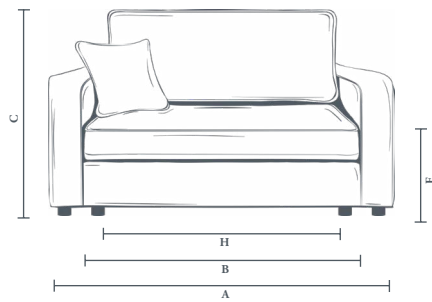

WILLOW & HALL

MODULAR SOFAS & SOFA BEDS

Ottoman

OTTOMAN DIMENSIONS

MODEL	Total width (A)	Total height (B)	Total depth (C)	Leg height (D)	Height to storage (E)
The Ablington	117	48	117	4	28
The Westbury	117	48	117	4	28

1 Module / 1 Seater

SOFA DIMENSIONS

ADDITIONAL SOFA BED DIMENSIONS

MODEL	Total width (A)	Internal width (B)	Total height (C)	Frame height (D)	Total depth (E)	Seat height (F)	Seat depth (G)	Mattress width (H)	Mattress height (I)	Mattress length (J)	Total depth extended (K)	Recommended minimum door width
The Ablington	N/A	117	95	67	90	48	58	95	54	182	228	61
The Westbury	149	117	95	67	90	48	58	95	54	182	228	61
The Deverill	N/A	116	88	75	90	49	58	95	54	182	228	69
The Minety	N/A	98	95	77	90	47	55	75	54	182	228	71

All dimensions in centimetres (cm).
Please note, The Ablington, Deverill and Minety are armless designs.

2 Modules / 2 Seater

SOFA DIMENSIONS

ADDITIONAL SOFA BED DIMENSIONS

MODEL	Total width (A)	Internal width (B)	Total height (C)	Frame height (D)	Total depth (E)	Seat height (F)	Seat depth (G)	Mattress width (H)	Mattress height (I)	Mattress length (J)	Total depth extended (K)	Recommended minimum door width
The Ablington	N/A	234	95	67	90	48	58	95	54	182	228	61
The Westbury	266	234	95	67	90	48	58	95	54	182	228	61
The Deverill	N/A	137	88	75	90	49	58	114	54	182	228	69
The Minety	N/A	138	95	77	90	47	55	114	54	182	228	71

7/8 Seater Corner

SOFA DIMENSIONS

ADDITIONAL SOFA BED DIMENSIONS

MODEL	Total width 7 seater (B)	Total width 8 seater (B)	Total height (C)	Frame height (D)	Total depth (E)	Seat height (F)	Seat depth (G)	Mattress width 7 seater (H)	Mattress width 8 seater (H)	Mattress height (I)	Mattress length (J)	Total depth extended (K)	Recommended minimum door width
The Deverill	227	247	88	75	90	49	58	114	134	54	182	228	69
The Minety	228	248	95	77	90	47	55	114	134	54	182	228	71