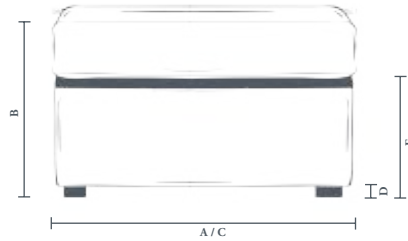

WILLOW & HALL

MODULAR SOFAS & SOFA BEDS

Ottoman

OTTOMAN DIMENSIONS

MODEL	Total width (A)	Total height (B)	Total depth (C)	Leg height (D)	Height to storage (E)
The Ablington	117	48	117	4	28
The Westbury	117	48	117	4	28

1 Module / 1 Seater

SOFA DIMENSIONS

ADDITIONAL SOFA BED DIMENSIONS

MODEL	Total width (A)	Internal width (B)	Total height (C)	Frame height (D)	Total depth (E)	Seat height (F)	Seat depth (G)	Mattress width (H)	Mattress height (I)	Mattress length (J)	Total depth extended (K)	Recommended minimum door width
The Ablington	N/A	117	95	67	90	48	58	95	54	182	228	61
The Westbury	149	117	95	67	90	48	58	95	54	182	228	61
The Deverill	N/A	116	88	75	90	49	58	95	54	182	228	69
The Minety	N/A	98	95	77	90	47	55	75	54	182	228	71

All dimensions in centimetres (cm).
Please note, The Ablington, Deverill and Minety are armless designs.

2 Modules / 2 Seater

SOFA DIMENSIONS

ADDITIONAL SOFA BED DIMENSIONS

MODEL	Total width (A)	Internal width (B)	Total height (C)	Frame height (D)	Total depth (E)	Seat height (F)	Seat depth (G)	Mattress width (H)	Mattress height (I)	Mattress length (J)	Total depth extended (K)	Recommended minimum door width
The Ablington	N/A	234	95	67	90	48	58	95	54	182	228	61
The Westbury	266	234	95	67	90	48	58	95	54	182	228	61
The Deverill	N/A	137	88	75	90	49	58	114	54	182	228	69
The Minety	N/A	138	95	77	90	47	55	114	54	182	228	71

3 Modules / 3 Seater

SOFA DIMENSIONS

ADDITIONAL SOFA BED DIMENSIONS

MODEL	Total width (A)	Internal width (B)	Total height (C)	Frame height (D)	Total depth (E)	Seat height (F)	Seat depth (G)	Mattress width (H)	Mattress height (I)	Mattress length (J)	Total depth extended (K)	Recommended minimum door width
The Ablington	N/A	351	95	67	90	48	58	95	54	182	228	61
The Westbury	383	351	95	67	90	48	58	95	54	182	228	61
The Deverill	N/A	157	88	75	90	49	58	134	54	182	228	69
The Minety	N/A	158	95	77	90	47	55	134	54	182	228	71