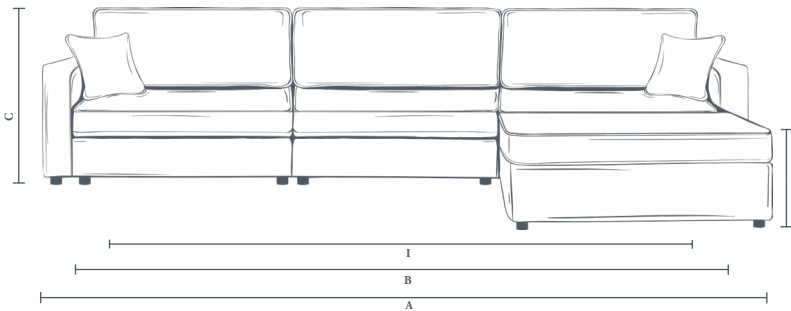

3 Modules / 3 Seater

SOFA DIMENSIONS

ADDITIONAL SOFA BED DIMENSIONS

MODEL	Total width (A)	Internal width (B)	Total height (C)	Frame height (D)	Total depth (E)	Seat height (F)	Seat depth (G)	Mattress width (H)	Mattress height (I)	Mattress length (J)	Total depth extended (K)	Recommended minimum door width
The Ablington	N/A	351	95	67	90	48	58	95	54	182	228	61
The Westbury	383	351	95	67	90	48	58	95	54	182	228	61
The Deverill	N/A	157	88	75	90	49	58	134	54	182	228	69
The Minety	N/A	158	95	77	90	47	55	134	54	182	228	71

2 Modules/2 Seater & Ottoman

SOFA DIMENSIONS

ADDITIONAL SOFA BED DIMENSIONS

MODEL	Total width (A)	Internal width (B)	Total height (C)	Frame height (D)	Total depth (E)	Seat height (F)	Seat depth (G)	Chaise depth (H)	Mattress width (I)	Mattress height (J)	Mattress length (K)	Total depth extended (L)	Recommended minimum door width
The Ablington	N/A	234	95	67	90	48	58	207	95	54	182	228	61
The Westbury	266	234	95	67	90	48	58	207	95	54	182	228	61

3 Modules/3 Seater & Ottoman

SOFA DIMENSIONS

ADDITIONAL SOFA BED DIMENSIONS

MODEL	Total width (A)	Internal width (B)	Total height (C)	Frame height (D)	Total depth (E)	Seat height (F)	Seat depth (G)	Chaise depth (H)	Mattress width (I)	Mattress height (J)	Mattress length (K)	Total depth extended (L)	Recommended minimum door width
The Ablington	N/A	351	95	67	90	48	58	207	95	54	182	228	61
The Westbury	383	351	95	67	90	48	58	207	95	54	182	228	61