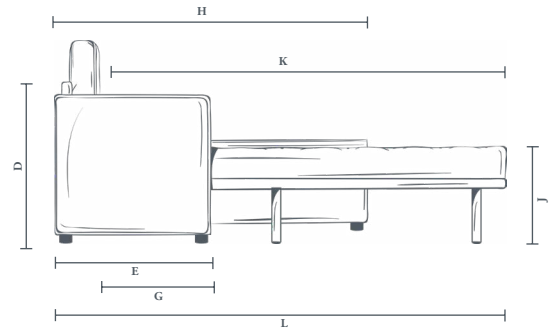

3 Modules / 3 Seater

SOFA DIMENSIONS

ADDITIONAL SOFA BED DIMENSIONS

MODEL	Total width (A)	Internal width (B)	Total height (C)	Frame height (D)	Total depth (E)	Seat height (F)	Seat depth (G)	Mattress width (H)	Mattress height (I)	Mattress length (J)	Total depth extended (K)	Recommended minimum door width
The Ablington	N/A	351	95	67	90	48	58	95	54	182	228	61
The Westbury	383	351	95	67	90	48	58	95	54	182	228	61
The Deverill	N/A	157	88	75	90	49	58	134	54	182	228	69
The Minety	N/A	158	95	77	90	47	55	134	54	182	228	71

2 Modules/2 Seater & Ottoman

SOFA DIMENSIONS

ADDITIONAL SOFA BED DIMENSIONS

MODEL	Total width (A)	Internal width (B)	Total height (C)	Frame height (D)	Total depth (E)	Seat height (F)	Seat depth (G)	Chaise depth (H)	Mattress width (I)	Mattress height (J)	Mattress length (K)	Total depth extended (L)	Recommended minimum door width
The Ablington	N/A	234	95	67	90	48	58	207	95	54	182	228	61
The Westbury	266	234	95	67	90	48	58	207	95	54	182	228	61

3 Modules/3 Seater & Ottoman

SOFA DIMENSIONS

ADDITIONAL SOFA BED DIMENSIONS

MODEL	Total width (A)	Internal width (B)	Total height (C)	Frame height (D)	Total depth (E)	Seat height (F)	Seat depth (G)	Chaise depth (H)	Mattress width (I)	Mattress height (J)	Mattress length (K)	Total depth extended (L)	Recommended minimum door width
The Ablington	N/A	351	95	67	90	48	58	207	95	54	182	228	61
The Westbury	383	351	95	67	90	48	58	207	95	54	182	228	61

4/5 Seater Chaise

SOFA DIMENSIONS

ADDITIONAL SOFA BED DIMENSIONS

MODEL	Total width 4 seater (B)	Total width 5 seater (B)	Total height (C)	Frame height (D)	Total depth (E)	Seat height (F)	Seat depth (G)	Chaise depth (H)	Mattress width 4 seater (I)	Mattress width 5 seater (I)	Mattress height (J)	Mattress length (K)	Total depth extended (L)	Recommended minimum door width
The Deverill	227	247	88	75	90	49	58	206	114	134	54	182	228	69
The Minety	228	248	95	77	90	47	55	188	114	134	54	182	228	71