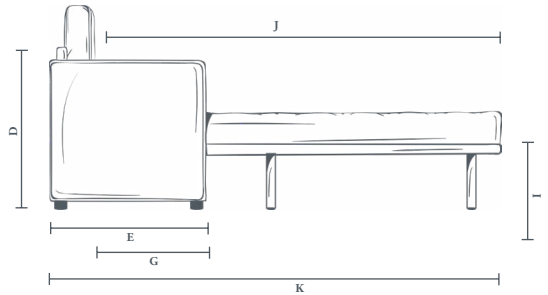

WILLOW & HALL

MODULAR SOFAS & SOFA BEDS

Ottoman

OTTOMAN DIMENSIONS

MODEL	Total width (A)	Total height (B)	Total depth (C)	Leg height (D)	Height to storage (E)
The Ablington	117	48	117	4	28
The Westbury	117	48	117	4	28

1 Module / 1 Seater

SOFA DIMENSIONS

ADDITIONAL SOFA BED DIMENSIONS

MODEL	Total width (A)	Internal width (B)	Total height (C)	Frame height (D)	Total depth (E)	Seat height (F)	Seat depth (G)	Mattress width (H)	Mattress height (I)	Mattress length (J)	Total depth extended (K)	Recommended minimum door width
The Ablington	N/A	117	95	67	90	48	58	95	54	182	228	61
The Westbury	149	117	95	67	90	48	58	95	54	182	228	61
The Deverill	N/A	116	88	75	90	49	58	95	54	182	228	69
The Minety	N/A	98	95	77	90	47	55	75	54	182	228	71

All dimensions in centimetres (cm).
Please note, The Ablington, Deverill and Minety are armless designs.

2 Modules / 2 Seater

SOFA DIMENSIONS

ADDITIONAL SOFA BED DIMENSIONS

MODEL	Total width (A)	Internal width (B)	Total height (C)	Frame height (D)	Total depth (E)	Seat height (F)	Seat depth (G)	Mattress width (H)	Mattress height (I)	Mattress length (J)	Total depth extended (K)	Recommended minimum door width
The Ablington	N/A	234	95	67	90	48	58	95	54	182	228	61
The Westbury	266	234	95	67	90	48	58	95	54	182	228	61
The Deverill	N/A	137	88	75	90	49	58	114	54	182	228	69
The Minety	N/A	138	95	77	90	47	55	114	54	182	228	71

3 Modules / 3 Seater

SOFA DIMENSIONS

ADDITIONAL SOFA BED DIMENSIONS

MODEL	Total width (A)	Internal width (B)	Total height (C)	Frame height (D)	Total depth (E)	Seat height (F)	Seat depth (G)	Mattress width (H)	Mattress height (I)	Mattress length (J)	Total depth extended (K)	Recommended minimum door width
The Ablington	N/A	351	95	67	90	48	58	95	54	182	228	61
The Westbury	383	351	95	67	90	48	58	95	54	182	228	61
The Deverill	N/A	157	88	75	90	49	58	134	54	182	228	69
The Minety	N/A	158	95	77	90	47	55	134	54	182	228	71