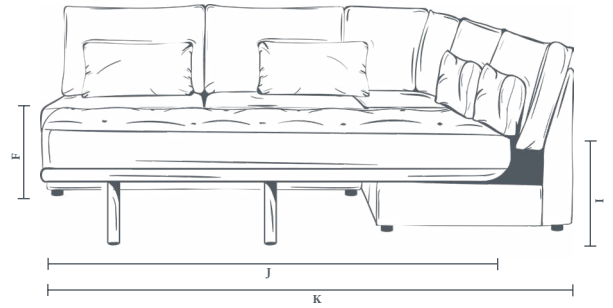

WILLOW & HALL

MODULAR SOFAS & SOFA BEDS

Ottoman

OTTOMAN DIMENSIONS

MODEL	Total width (A)	Total height (B)	Total depth (C)	Leg height (D)	Height to storage (E)
The Ablington	117	48	117	4	28
The Westbury	117	48	117	4	28

3 Modules/3 Seater & Ottoman

SOFA DIMENSIONS

ADDITIONAL SOFA BED DIMENSIONS

MODEL	Total width (A)	Internal width (B)	Total height (C)	Frame height (D)	Total depth (E)	Seat height (F)	Seat depth (G)	Chaise depth (H)	Mattress width (I)	Mattress height (J)	Mattress length (K)	Total depth extended (L)	Recommended minimum door width
The Ablington	N/A	351	95	67	90	48	58	207	95	54	182	228	61
The Westbury	383	351	95	67	90	48	58	207	95	54	182	228	61

4/5 Seater Chaise

SOFA DIMENSIONS

ADDITIONAL SOFA BED DIMENSIONS

MODEL	Total width 4 seater (B)	Total width 5 seater (B)	Total height (C)	Frame height (D)	Total depth (E)	Seat height (F)	Seat depth (G)	Chaise depth (H)	Mattress width 4 seater (I)	Mattress width 5 seater (I)	Mattress height (J)	Mattress length (K)	Total depth extended (L)	Recommended minimum door width
The Deverill	227	247	88	75	90	49	58	206	114	134	54	182	228	69
The Minety	228	248	95	77	90	47	55	188	114	134	54	182	228	71

7/8 Seater Corner

SOFA DIMENSIONS

ADDITIONAL SOFA BED DIMENSIONS

MODEL	Total width 7 seater (B)	Total width 8 seater (B)	Total height (C)	Frame height (D)	Total depth (E)	Seat height (F)	Seat depth (G)	Mattress width 7 seater (H)	Mattress width 8 seater (H)	Mattress height (I)	Mattress length (J)	Total depth extended (K)	Recommended minimum door width
The Deverill	227	247	88	75	90	49	58	114	134	54	182	228	69
The Minety	228	248	95	77	90	47	55	114	134	54	182	228	71