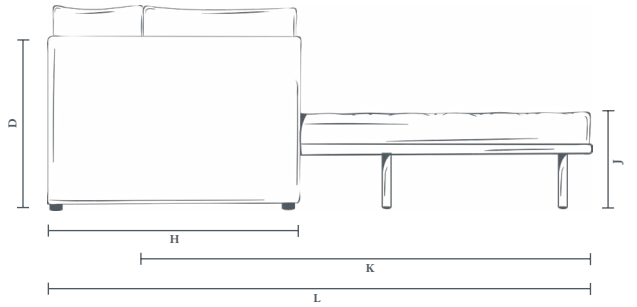

2 Modules/2 Seater & Ottoman

SOFA DIMENSIONS

ADDITIONAL SOFA BED DIMENSIONS

MODEL	Total width (A)	Internal width (B)	Total height (C)	Frame height (D)	Total depth (E)	Seat height (F)	Seat depth (G)	Chaise depth (H)	Mattress width (I)	Mattress height (J)	Mattress length (K)	Total depth extended (L)	Recommended minimum door width
The Ablington	N/A	234	95	67	90	48	58	207	95	54	182	228	61
The Westbury	266	234	95	67	90	48	58	207	95	54	182	228	61

3 Modules/3 Seater & Ottoman

SOFA DIMENSIONS

ADDITIONAL SOFA BED DIMENSIONS

MODEL	Total width (A)	Internal width (B)	Total height (C)	Frame height (D)	Total depth (E)	Seat height (F)	Seat depth (G)	Chaise depth (H)	Mattress width (I)	Mattress height (J)	Mattress length (K)	Total depth extended (L)	Recommended minimum door width
The Ablington	N/A	351	95	67	90	48	58	207	95	54	182	228	61
The Westbury	383	351	95	67	90	48	58	207	95	54	182	228	61

4/5 Seater Chaise

SOFA DIMENSIONS

ADDITIONAL SOFA BED DIMENSIONS

MODEL	Total width 4 seater (B)	Total width 5 seater (B)	Total height (C)	Frame height (D)	Total depth (E)	Seat height (F)	Seat depth (G)	Chaise depth (H)	Mattress width 4 seater (I)	Mattress width 5 seater (I)	Mattress height (J)	Mattress length (K)	Total depth extended (L)	Recommended minimum door width
The Deverill	227	247	88	75	90	49	58	206	114	134	54	182	228	69
The Minety	228	248	95	77	90	47	55	188	114	134	54	182	228	71

7/8 Seater Corner

SOFA DIMENSIONS

ADDITIONAL SOFA BED DIMENSIONS

MODEL	Total width 7 seater (B)	Total width 8 seater (B)	Total height (C)	Frame height (D)	Total depth (E)	Seat height (F)	Seat depth (G)	Mattress width 7 seater (H)	Mattress width 8 seater (H)	Mattress height (I)	Mattress length (J)	Total depth extended (K)	Recommended minimum door width
The Deverill	227	247	88	75	90	49	58	114	134	54	182	228	69
The Minety	228	248	95	77	90	47	55	114	134	54	182	228	71