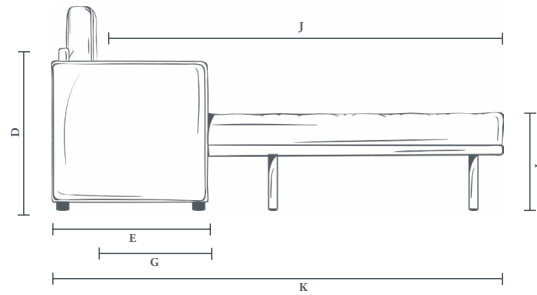

WILLOW & HALL

MODULAR SOFAS & SOFA BEDS

Ottoman

OTTOMAN DIMENSIONS

MODEL	Total width (A)	Total height (B)	Total depth (C)	Leg height (D)	Height to storage (E)
The Ablington	117	48	117	4	28
The Westbury	117	48	117	4	28

1 Module / 1 Seater

SOFA DIMENSIONS

ADDITIONAL SOFA BED DIMENSIONS

MODEL	Total width (A)	Internal width (B)	Total height (C)	Frame height (D)	Total depth (E)	Seat height (F)	Seat depth (G)	Mattress width (H)	Mattress height (I)	Mattress length (J)	Total depth extended (K)	Recommended minimum door width
The Ablington	N/A	117	95	67	90	48	58	95	54	182	228	61
The Westbury	149	117	95	67	90	48	58	95	54	182	228	61
The Deverill	N/A	116	88	75	90	49	58	95	54	182	228	69
The Minety	N/A	98	95	77	90	47	55	75	54	182	228	71

All dimensions in centimetres (cm).
Please note, The Ablington, Deverill and Minety are armless designs.

2 Modules / 2 Seater

SOFA DIMENSIONS

ADDITIONAL SOFA BED DIMENSIONS

MODEL	Total width (A)	Internal width (B)	Total height (C)	Frame height (D)	Total depth (E)	Seat height (F)	Seat depth (G)	Mattress width (H)	Mattress height (I)	Mattress length (J)	Total depth extended (K)	Recommended minimum door width
The Ablington	N/A	234	95	67	90	48	58	95	54	182	228	61
The Westbury	266	234	95	67	90	48	58	95	54	182	228	61
The Deverill	N/A	137	88	75	90	49	58	114	54	182	228	69
The Minety	N/A	138	95	77	90	47	55	114	54	182	228	71

3 Modules / 3 Seater

SOFA DIMENSIONS

ADDITIONAL SOFA BED DIMENSIONS

MODEL	Total width (A)	Internal width (B)	Total height (C)	Frame height (D)	Total depth (E)	Seat height (F)	Seat depth (G)	Mattress width (H)	Mattress height (I)	Mattress length (J)	Total depth extended (K)	Recommended minimum door width
The Ablington	N/A	351	95	67	90	48	58	95	54	182	228	61
The Westbury	383	351	95	67	90	48	58	95	54	182	228	61
The Deverill	N/A	157	88	75	90	49	58	134	54	182	228	69
The Minety	N/A	158	95	77	90	47	55	134	54	182	228	71